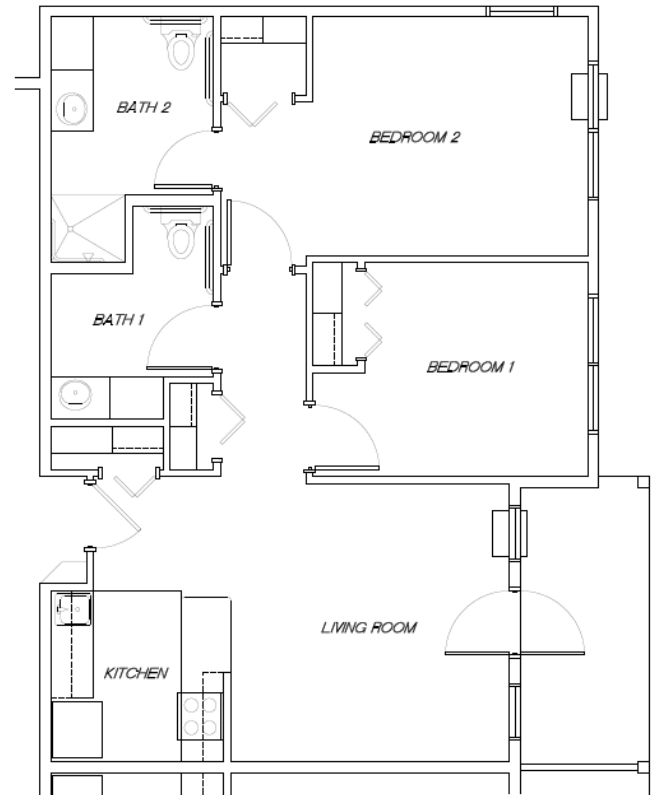

# Assisted Living Apartments

**Choose the floor plan that's right for your lifestyle!**

**STYLE "A" - 767 SQ. FT.**

**STYLE "B" - 817 SQ. FT.**

**STYLE "C" - 512 SQ. FT.**

**Call Nikki Reed to find out how to reserve your new apartment home\* today!**