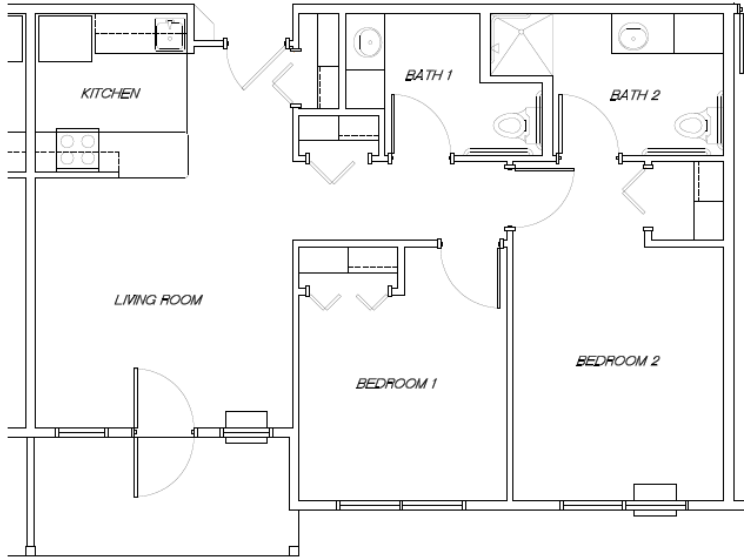

# Assisted Living Apartments

**Choose the floor plan that's right for your lifestyle!**

**STYLE "A" - 767 SQ. FT.**

**STYLE "B" - 817 SQ. FT.**

**STYLE "C" - 512 SQ. FT.**

**Call Nikki Reed to find out how to reserve your new apartment home\* today!**