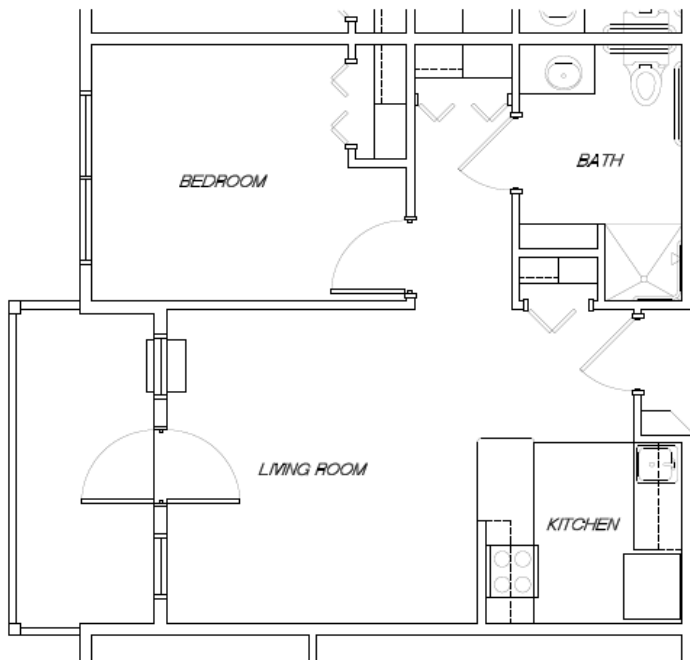

# Assisted Living Apartments

**Choose the floor plan that's right for your lifestyle!**

**STYLE "A" - 767 SQ. FT.**

**STYLE "B" - 817 SQ. FT.**

**STYLE "C" - 512 SQ. FT.**

**Call Nikki Reed to find out how to reserve your new apartment home\* today!**